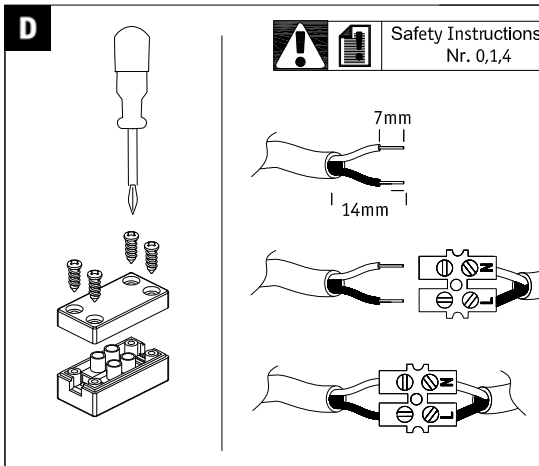

Art.-Nr.:70465,70466

(+MA 173) PYW 01/15

1		0		S1 S2 S3 S4 S5		S3 S4 S5		S6 S7 S8			
1	1	100%	8m	1	1	1	5s	1	1	1	5Lux
0	1	50%	4m	1	0	1	180s	0	0	1	10Lux
0	0	10%	1.5m	0	0	1	300s	0	1	0	20Lux
				1	1	0	15min	0	1	0	30Lux
				0	0	0	20min	0	0	0	Disable