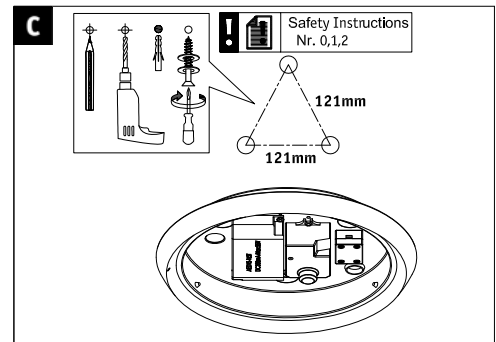

Art.-Nr.:70465,70466

(+MA 173) PYW 01/15

1		0		S1 S2 S3 S4 S5		S3 S4 S5		S6 S7 S8			
1	1	100%	8m	1	1	1	5s	1	1	1	5Lux
0	1	50%	4m	1	0	1	180s	0	0	1	10Lux
0	0	10%	1.5m	0	0	1	300s	0	1	0	20Lux
				1	1	0	15min	0	1	0	30Lux
				0	0	0	20min	0	0	0	Disable