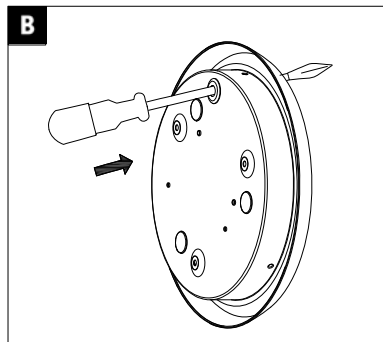

Art.-Nr.:70465,70466

(+MA 173) PYW 01/15

1		0		S1 S2 S3 S4 S5		S3 S4 S5		S6 S7 S8			
1	1	100%	8m	1	1	1	5s	1	1	1	5Lux
0	1	50%	4m	1	0	1	180s	0	0	1	10Lux
0	0	10%	1.5m	0	0	1	300s	0	1	0	20Lux
				1	1	0	15min	0	1	0	30Lux
				0	0	0	20min	0	0	0	Disable