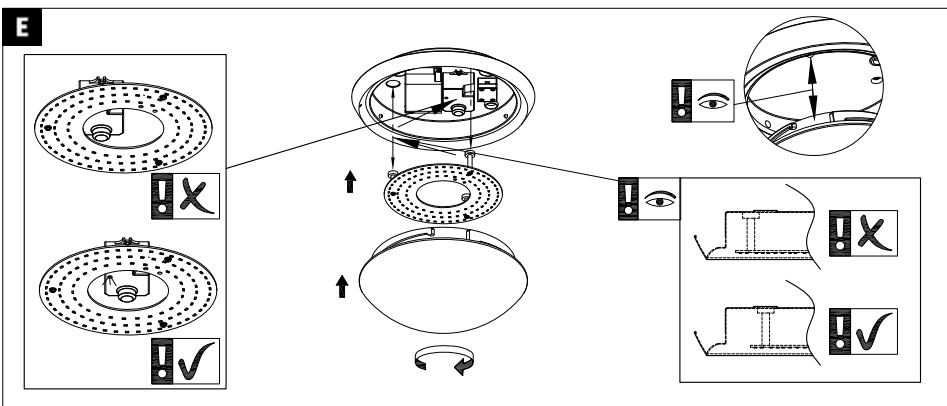

Art.-Nr.:70465,70466

(+MA 173) PYW 01/15

1		0		S1 S2 S3 S4 S5		S3 S4 S5		S6 S7 S8			
1	1	100%	8m	1	1	1	5s	1	1	1	5Lux
0	1	50%	4m	1	0	1	180s	0	0	1	10Lux
0	0	10%	1.5m	0	0	1	300s	0	1	0	20Lux
				1	1	0	15min	0	1	0	30Lux
				0	0	0	20min	0	0	0	Disable