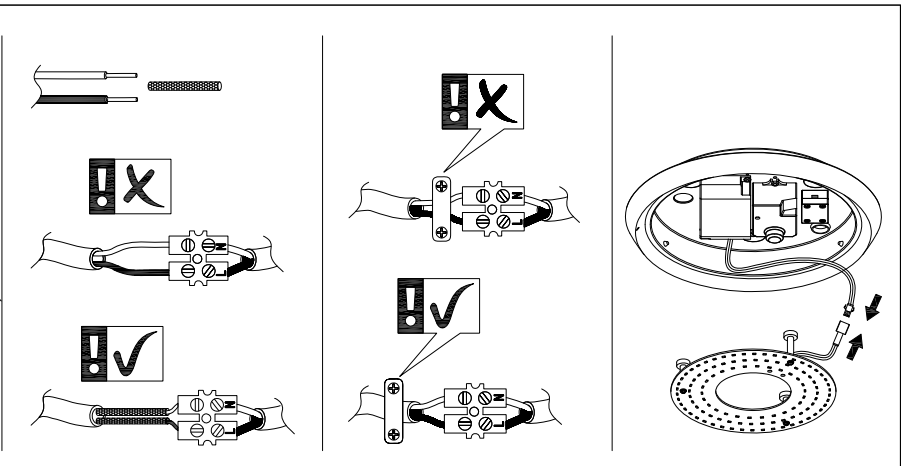

Art.-Nr.:70465,70466

(+MA 173) PYW 01/15

1		0		S1 S2 S3 S4 S5		S3 S4 S5		S6 S7 S8			
1	1	100%	8m	1	1	1	5s	1	1	1	5Lux
0	1	50%	4m	1	0	1	180s	0	0	1	10Lux
0	0	10%	1.5m	0	0	1	300s	0	1	0	20Lux
				1	1	0	15min	0	1	0	30Lux
				0	0	0	20min	0	0	0	Disable