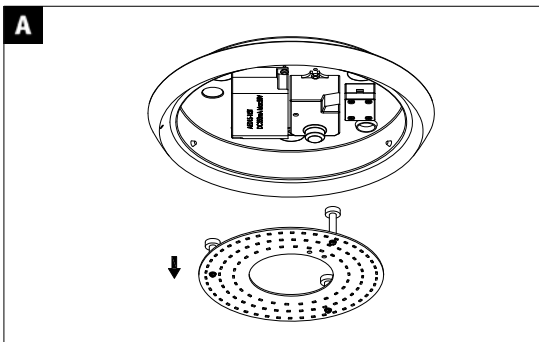

Art.-Nr.:70465,70466

(+MA 173) PYW 01/15

1		0		S1 S2 S3 S4 S5		S3 S4 S5		S6 S7 S8			
1	1	100%	8m	1	1	1	5s	1	1	1	5Lux
0	1	50%	4m	1	0	1	180s	0	0	1	10Lux
0	0	10%	1.5m	0	0	1	300s	0	1	0	20Lux
				1	1	0	15min	0	1	0	30Lux
				0	0	0	20min	0	0	0	Disable