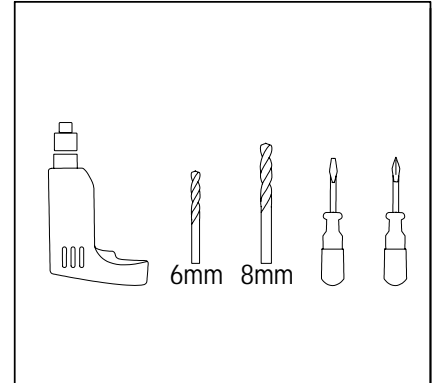

20W 35mm GU4 Art.No. 832.47