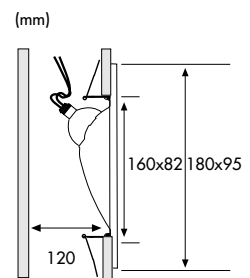

Alu alu alu

1x20W

60VA

EAN 4000870 753200

753.20 NEW