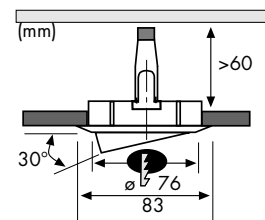

Titan titane titanium

3x35W
30-105VA
EAN 4000870 987414
987.41 NEW