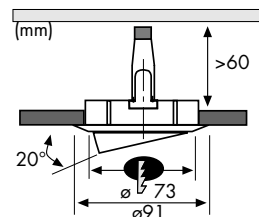

Alu alu alu

3x35W
105VA
EAN 4000870 980910
980.91