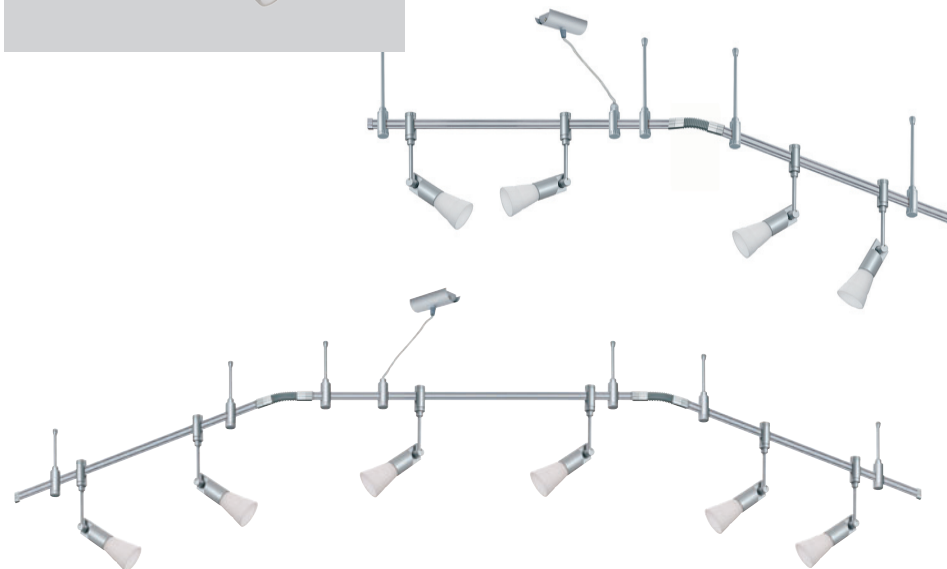

Set Phari

Titan / Opal
Titane / Opale
Titaan / Opaal

831.91

Set Phari

incl. 4x40W, G9
230V
∅200cm ø60mm
EAN 4000870 973394
973.39

Set Phari

incl. 6x40W, G9
230V
∅300cm ø60mm
EAN 4000870 973387
973.38

Set Phyllis

Titan
Titane
Titaan

836.06

Set Phyllis

incl. 6x50W, GU10
230V
∅300cm ø50mm
EAN 4000870 973400
973.40