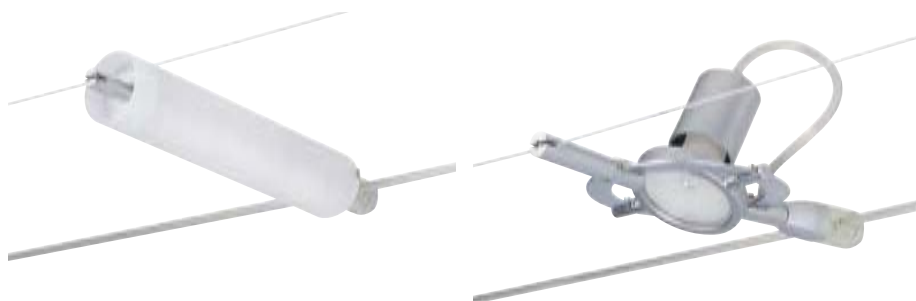

Roncalli Topaz II
incl. 1x50W, GU10
230V
⌀100 \times 200 \varnothing 160mm
EAN 4000870 974117
974.11 new

Chrom matt / Rauchglas
Chrome mate / Verre fumé
Chroom mat / Rookglas

Duetti II
incl. 2x11W, E27
230V
⌀370 \times 40 \times 200 \varnothing 40mm
EAN 4000870 974148
974.14 new

Chrom matt
Chrome mate
Chroom mat

Liberta II
incl. 1x150W, R7s
230V
⌀360 \times 240 \times 50 \times 200mm
EAN 4000870 973554
973.55 new

Satin
Satin
Satijn

Alberti II
incl. 1x150W, R7s
230V
⌀180 \times 40 \times 200 \varnothing 40mm
EAN 4000870 974032
974.03 new

Chrom matt / Opal
Chrome mate / Opale
Chroom mat / Opaal

Corelli II
incl. 1x50W, GZ10
230V
⌀85 \times 200 \varnothing 110mm
EAN 4000870 974124
974.12 new

Chrom matt
Chrome mate
Chroom mat