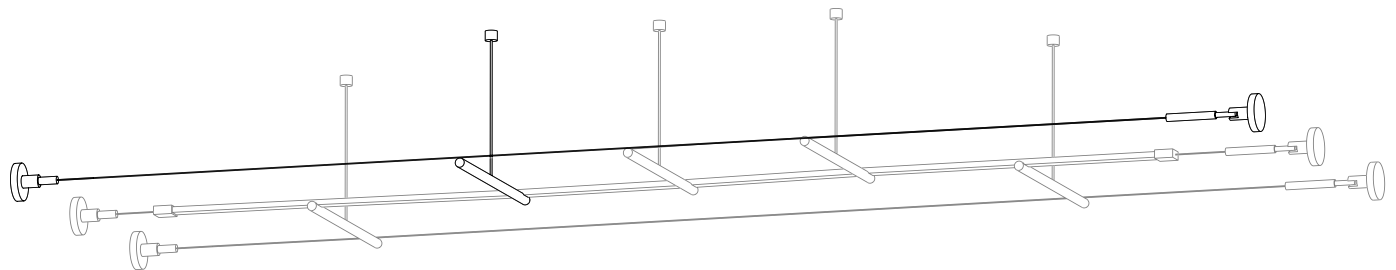

HighWire Basissystem II 10m
Système de base II 10m HighWire
HighWire Basissysteem II 10m
max. 1000/3000W
230V

∅160mm ⇄10m ↗ 200mm

EAN 4000870 974261

974.26 new

Chrom matt
Chrome mate
Chroom mat

HighWire Erweiterung II
Extension II HighWire
HighWire Uitbreiding II

∅160mm ⇄10m ↗ 200mm

EAN 4000870 974278

974.27 new

Chrom matt
Chrome mate
Chroom mat