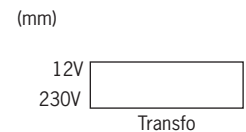

230V, 60VA max. 60W ∅192 ⇔49 ∅35mm EAN 4000870 979624 979.62	230V, 105VA max. 105W ∅248 ⇔49 ∅35mm EAN 4000870 979020 979.02

LED Installation housing
Hvid Biały Белый

∅38 ⇔140 ∅190mm
EAN 4000870 975404
975.40