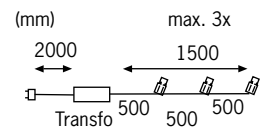

(mm)

LED Power Supply Power Lens/ Spot
Hvid Biały Белый

230V
max. 10W
const. 350 mA
∅110 ⇄50 ∓30mm
EAN 4000870 975381
975.38

(mm)

LED Power Supply Natural/ RGB Light
Hvid Biały Белый

230V, 30VA
max. 30W
const. 350 mA
∅75 ⇄150 ∓28mm
EAN 4000870 975398
975.39