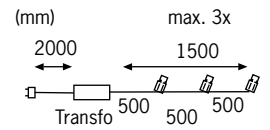

(mm)

LED Power Supply Power Lens/ Spot
Hvid Biały Белый

230V / 350mA constant
max. 10W
∅110 ⇄50 ∓30mm
EAN 4000870 975381
975.38

(mm)

LED Power Supply Natural/ RGB Light
Hvid Biały Белый

230V, 30VA 3x 350mA constant
max. 30W
∅75 ⇄150 ∓28mm
EAN 4000870 975398
975.39

(mm)