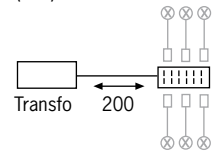

LED Power Supply UpDownlight
Hvid Biały Белый

230V, 6VA / 12V DC
max. 6W
∅66 ⇄44 ∓104mm
EAN 4000870 975428
975.42

(mm)

LED Power Supply
Hvid Biały Белый

230/12V DC
max. 12W
∅122 ⇄39 ∓19mm
EAN 4000870 987544
987.54

(mm)

LED Power Supply Power Lens/ Spot
Hvid Biały Белый

230V / 350mA constant
max. 10W
∅110 ⇄50 ∓30mm
EAN 4000870 975381
975.38

(mm)

LED Power Supply Natural/ RGB Light
Hvid Biały Белый

230V, 30VA 3x 350mA constant
max. 30W
∅75 ⇄150 ∓28mm
EAN 4000870 975398
975.39