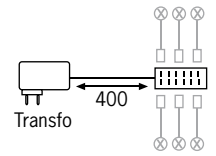

LED Power Supply UpDownlight
Hvid Biały Белый

230V, 6VA / 12V DC
max. 6W
∅66 ⇄44 ∓104mm
EAN 4000870 975428
975.42

(mm)

LED Power Supply
Hvid Biały Белый

230/12V DC
max. 12W
∅122 ⇄39 ∓19mm
EAN 4000870 987544
987.54

(mm)

LED Power Supply Power Lens/ Spot
Hvid Biały Белый

230V / 350mA constant
max. 10W
∅110 ⇄50 ∓30mm
EAN 4000870 975381
975.38

(mm)

LED Power Supply Natural/ RGB Light
Hvid Biały Белый

230V, 30VA 3x 350mA constant
max. 30W
∅75 ⇄150 ∓28mm
EAN 4000870 975398
975.39