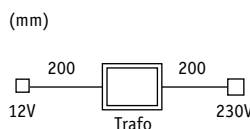

937.50

LED Transformer 230/12V AC

- ▶ 12 V AC 50 Hz
- ▶ 12 V AC 50 Hz
- ▶ 12 V AC 50 Hz

230/12V, 20VA

max. 20W
 ⌀53 ⇄58 ⌀87 mm
 EAN 4000870 977590
977.59

LED □ = 396-397