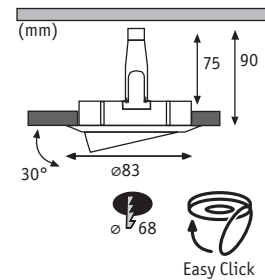

GU10
LED □= 415-450

230V GU10 51mm

Alu Zink Alu zinc Alu zink