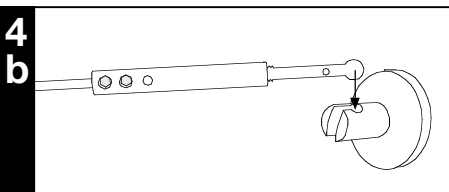

!

Feed Connector

230V

9 Connector 973.90

Wall 973.93

Wall 973.94

Suspension 200 973.91

6 Return 973.95