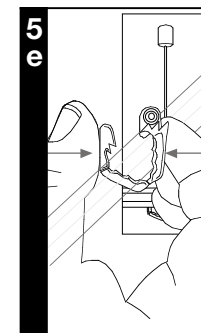

!

Feed Connector

230V

9 Connector 973.90

Wall 973.93

Wall 973.94

Suspension 200 973.91

6 Return 973.95