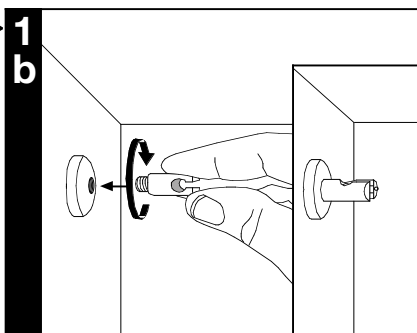

!

Feed Connector

230V

9 Connector 973.90

Wall 973.93

Wall 973.94

Suspension 200 973.91

6 Return 973.95