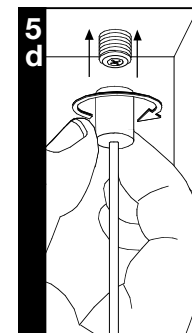

!

Feed Connector

230V

9 Connector 973.90

Wall 973.93

Wall 973.94

Suspension 200 973.91

6 Return 973.95