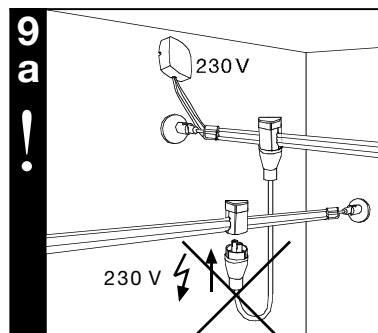

!

Feed Connector

230V

9 Connector 973.90

Wall 973.93

Wall 973.94

Suspension 200 973.91

6 Return 973.95