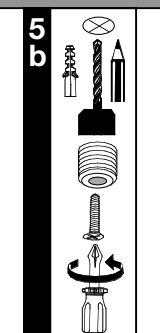

!

Feed Connector

230V

9 Connector 973.90

Wall 973.93

Wall 973.94

Suspension 200 973.91

6 Return 973.95