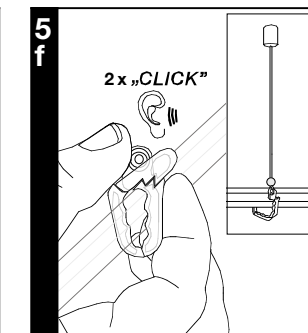

!

Feed Connector

230V

9 Connector 973.90

Wall 973.93

Wall 973.94

Suspension 200 973.91

6 Return 973.95