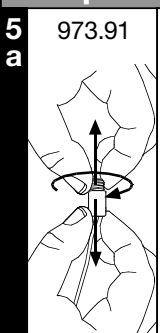

!

Feed Connector

230V

9 Connector 973.90

Wall 973.93

Wall 973.94

Suspension 200 973.91

6 Return 973.95