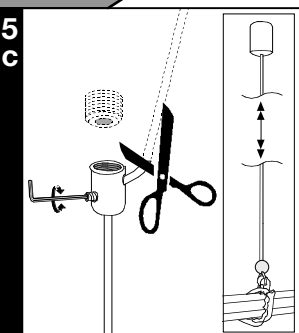

!

Feed Connector

230V

9 Connector 973.90

Wall 973.93

Wall 973.94

Suspension 200 973.91

6 Return 973.95