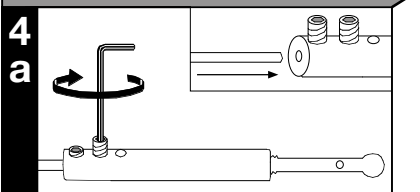

!

Feed Connector

230V

9 Connector 973.90

Wall 973.93

Wall 973.94

Suspension 200 973.91

6 Return 973.95