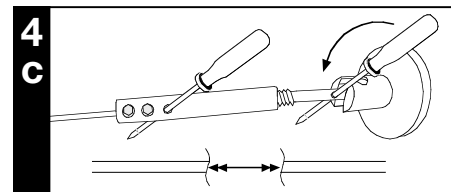

!

Feed Connector

230V

9 Connector 973.90

Wall 973.93

Wall 973.94

Suspension 200 973.91

6 Return 973.95