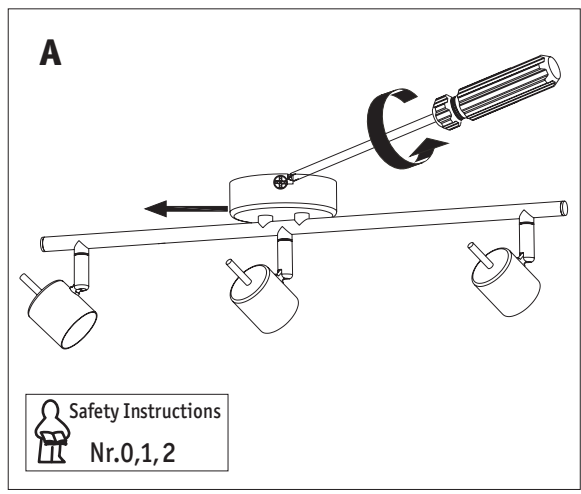

Safety Instructions
Nr.0,1,2