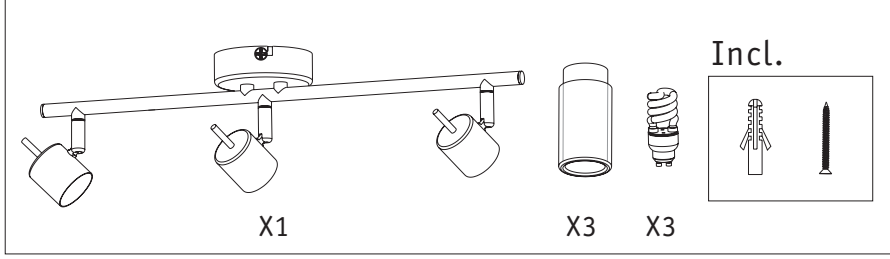

Safety Instructions
Nr.0,1,2