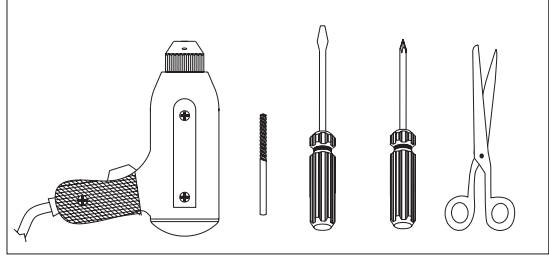

Safety Instructions
Nr.0,1,2