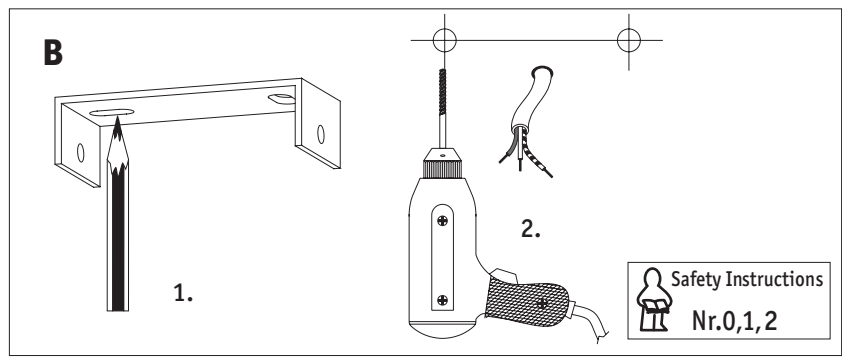

Safety Instructions
Nr.0,1,2