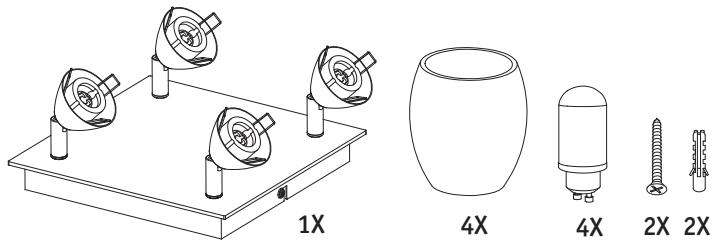

Safety Instructions

0, 1, 2, 4, 6, 7, 8, 9, 11,
15, 18, 22, 25, 26, 27

Info Hotline **+49 (0) 5041 998 389**

Mon. - Do. 7⁰⁰-20⁰⁰

Fr. 7⁰⁰-17⁰⁰

Paulmann Licht GmbH
31832 Springe / Germany
www.paulmann.com

Art.-Nr.:

602.66

(+MA 173)

PEA 10/13

incl.
4 x 3W
GU10

Paulmann
Art.-Nr. 282.24