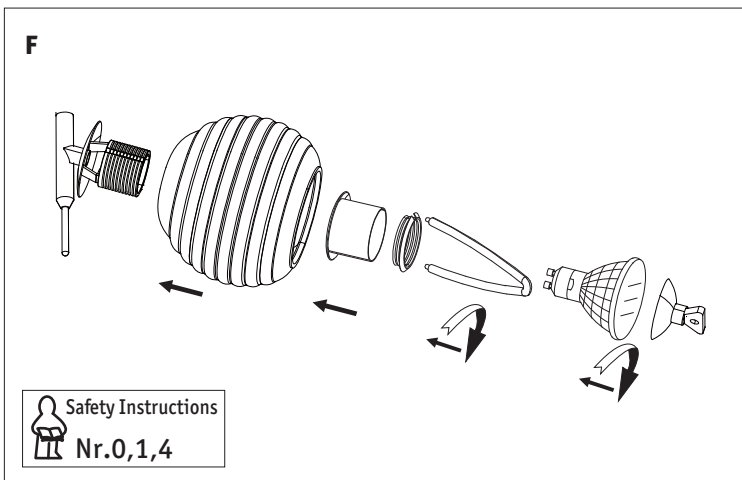

Safety Instructions
Nr.0,1,4

Safety Instructions
Nr.9