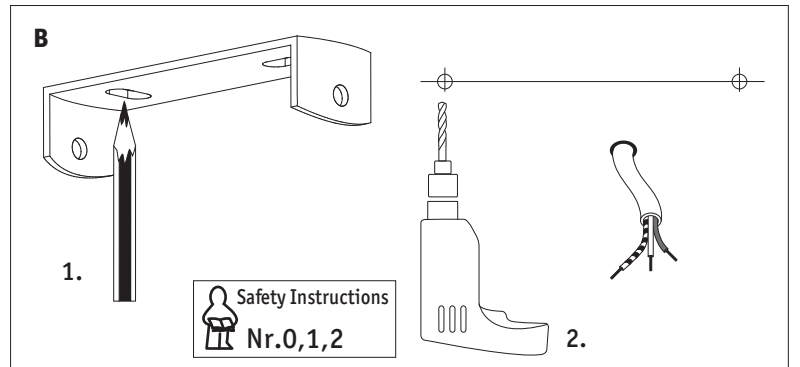

Safety Instructions
Nr.0,1,4

Safety Instructions
Nr.9