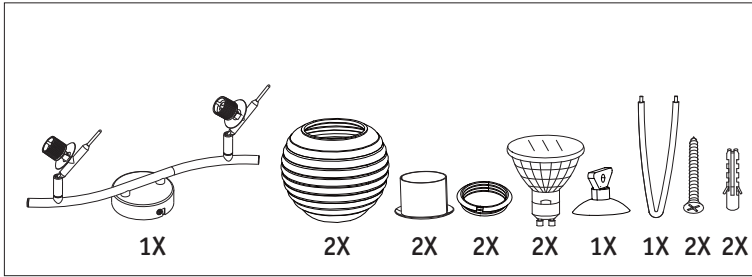

Safety Instructions
Nr.0,1,4

Safety Instructions
Nr.9