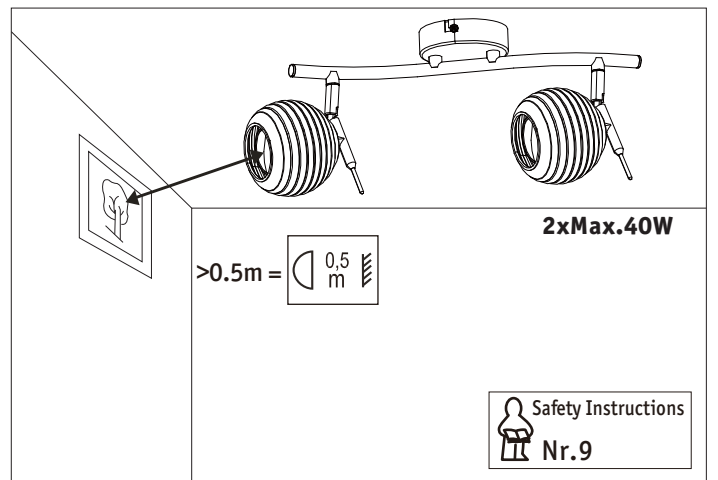

Safety Instructions
Nr.0,1,4

Safety Instructions
Nr.9