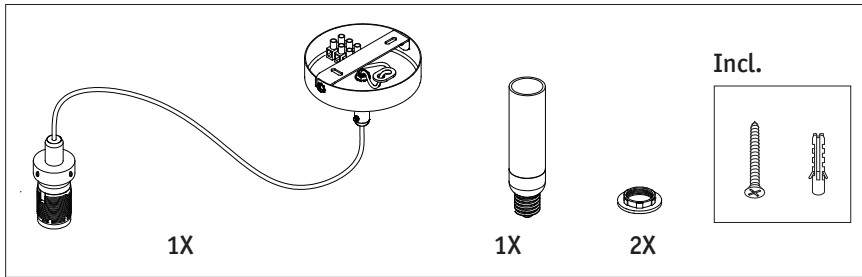

E27 11W
Art.-Nr.: 894.11