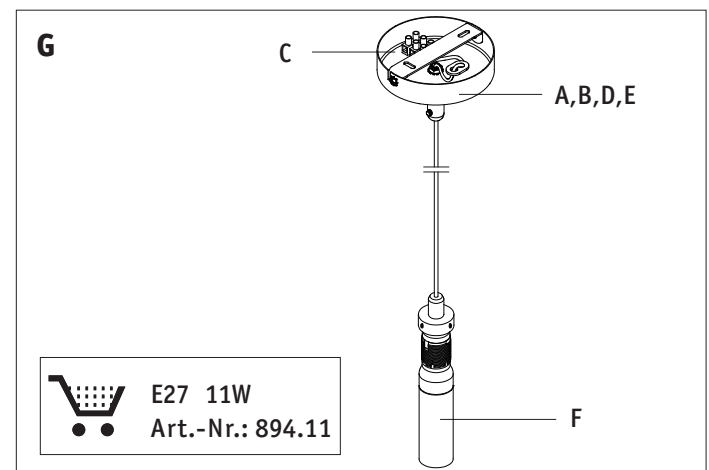

E27 11W
Art.-Nr.: 894.11