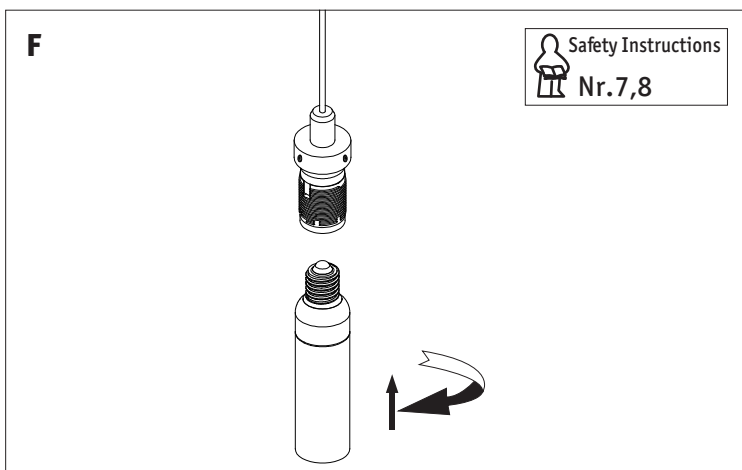

E27 11W
Art.-Nr.: 894.11