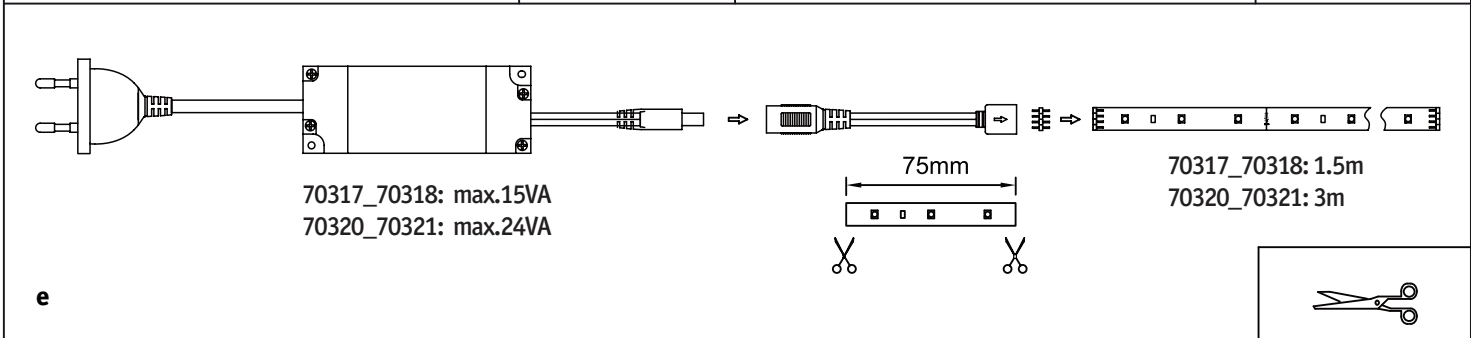

Safety Instructions

0, 1, 6, 8, 11, 12, 15,
22, 23, 25, 28

Info Hotline **+49 (0) 5041 998 389**

Mon. - Do. 7⁰⁰ - 20⁰⁰
Fr. 7⁰⁰ - 17⁰⁰

Paulmann Licht GmbH
31832 Springe / Germany
www.paulmann.com

Art.-Nr.:
701.96/97/98
702.05/06/07/08/09/10
/11/12/13/14/52/53/54
55/57
703.09/10/11/12/17/18
20/21/32/33/36/37/38
704.07/08/31/36/82/
83/84/85
(+MA 173)
POW 01/14