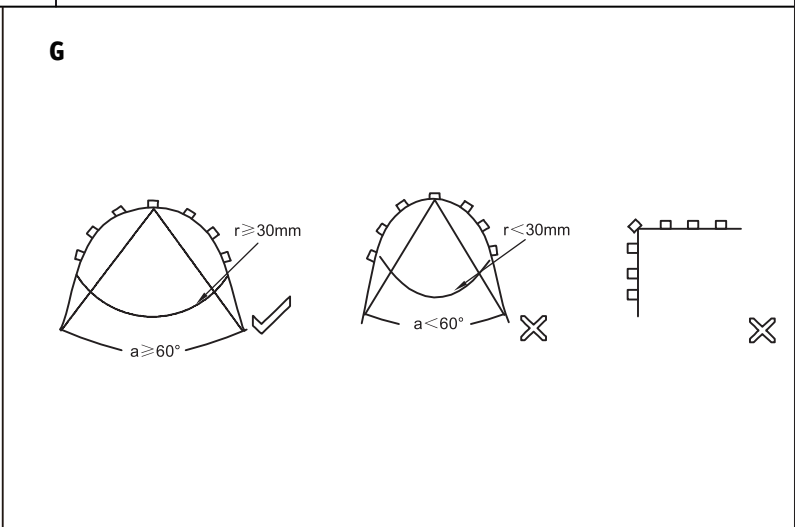

Safety Instructions

0, 1, 6, 8, 11, 12, 15,
22, 23, 25, 28

Info Hotline **+49 (0) 5041 998 389**

Mon. - Do. 7⁰⁰ - 20⁰⁰
Fr. 7⁰⁰ - 17⁰⁰

Paulmann Licht GmbH
31832 Springe / Germany
www.paulmann.com

Art.-Nr.:
701.96/97/98
702.05/06/07/08/09/10
/11/12/13/14/52/53/54
55/57
703.09/10/11/12/17/18
20/21/32/33/36/37/38
704.07/08/31/36/82/
83/84/85
(+MA 173)
POW 01/14