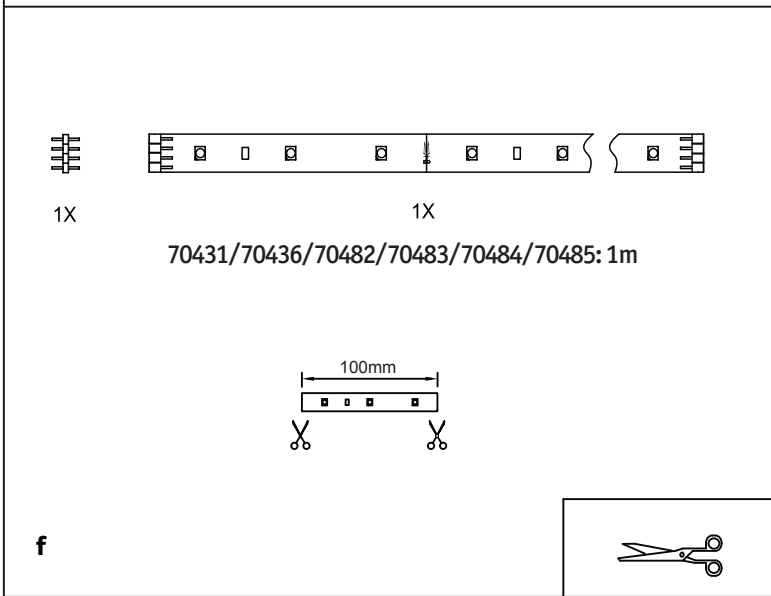

Safety Instructions

0, 1, 6, 8, 11, 12, 15,
22, 23, 25, 28

Info Hotline **+49 (0) 5041 998 389**

Mon. - Do. 7⁰⁰ - 20⁰⁰
Fr. 7⁰⁰ - 17⁰⁰

Paulmann Licht GmbH
31832 Springe / Germany
www.paulmann.com

Art.-Nr.:
701.96/97/98
702.05/06/07/08/09/10
/11/12/13/14/52/53/54
55/57
703.09/10/11/12/17/18
20/21/32/33/36/37/38
704.07/08/31/36/82/
83/84/85
(+MA 173)
POW 01/14