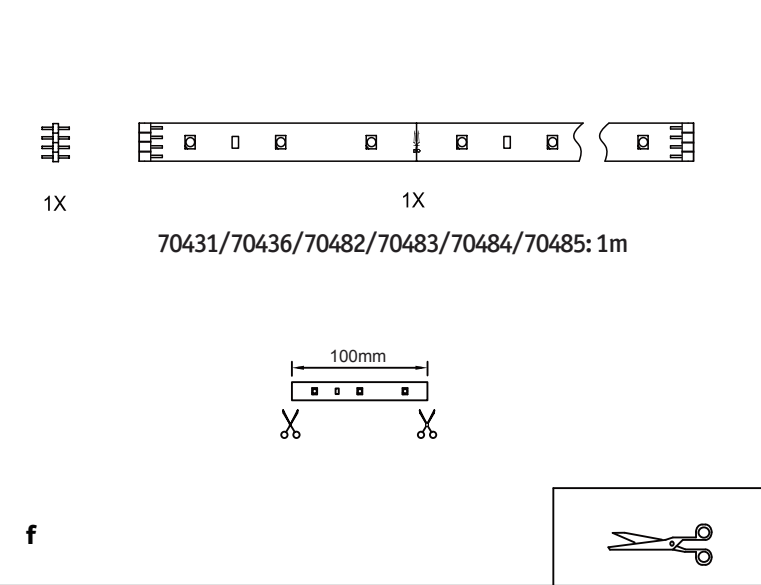

Safety Instructions

0, 1, 6, 8, 11, 12, 15,
22, 23, 25, 28

+49 (0) 5041 998 389

Mon. - Do. 7⁰⁰ - 20⁰⁰

Fr. 7⁰⁰ - 17⁰⁰

Paulmann Licht GmbH
31832 Springe / Germany
www.paulmann.com

Art.-Nr.:
701.96/97/98
702.05/06/07/08/09/10
/11/12/13/14/52/53/54
55/57
703.09/10/11/12/17/18
20/21/32/33/36/37/38
704.07/08/31/36/82/
83/84/85
(+MA 173)
POW 01/14