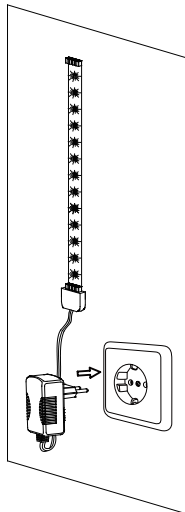

I

70431 / 70436 / 70482 / 70483 / 70484