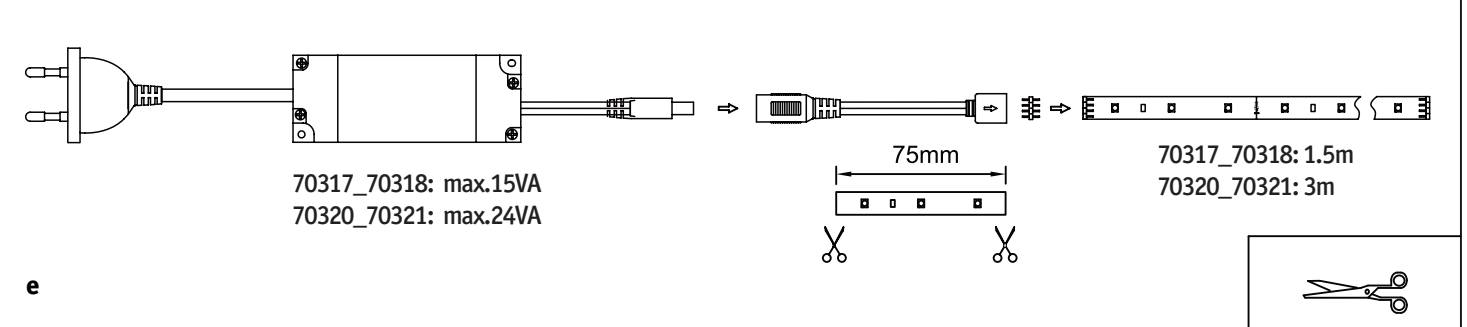

Safety Instructions

0, 1, 6, 8, 11, 12, 15,
22, 23, 25, 28

+49 (0) 5041 998 389

Mon. - Do. 7⁰⁰ - 20⁰⁰

Fr. 7⁰⁰ - 17⁰⁰

Paulmann Licht GmbH
31832 Springe / Germany
www.paulmann.com

Art.-Nr.:
701.96/97/98
702.05/06/07/08/09/10
/11/12/13/14/52/53/54
55/57
703.09/10/11/12/17/18
20/21/32/33/36/37/38
704.07/08/31/36/82/
83/84/85
(+MA 173)
POW 01/14