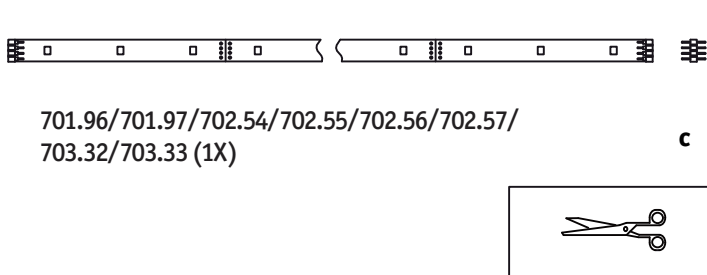

Safety Instructions

0, 1, 6, 8, 11, 12, 15,
22, 23, 25, 28

+49 (0) 5041 998 389

Mon. - Do. 7⁰⁰ - 20⁰⁰

Fr. 7⁰⁰ - 17⁰⁰

Paulmann Licht GmbH
31832 Springe / Germany
www.paulmann.com

Art.-Nr.:
701.96/97/98
702.05/06/07/08/09/10
/11/12/13/14/52/53/54
55/57
703.09/10/11/12/17/18
20/21/32/33/36/37/38
704.07/08/31/36/82/
83/84/85
(+MA 173)
POW 01/14