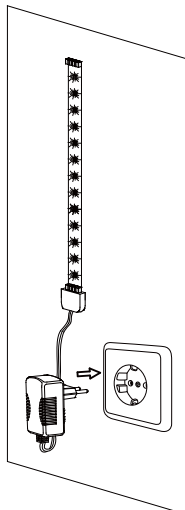

I

70485/70431 / 70436 / 70482 / 70483/ 70484
70502 / 70503/ 70504 / 70505/ 70506/70507