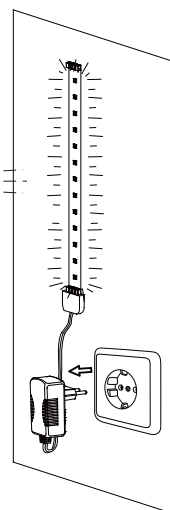

I

70485/70431 / 70436 / 70482 / 70483/ 70484
70502 / 70503/ 70504 / 70505/ 70506/70507

70431 / 70436 / 70482 / 70483/ 70484
70503/ 70504 / 70505/ 70506/70507

J

K