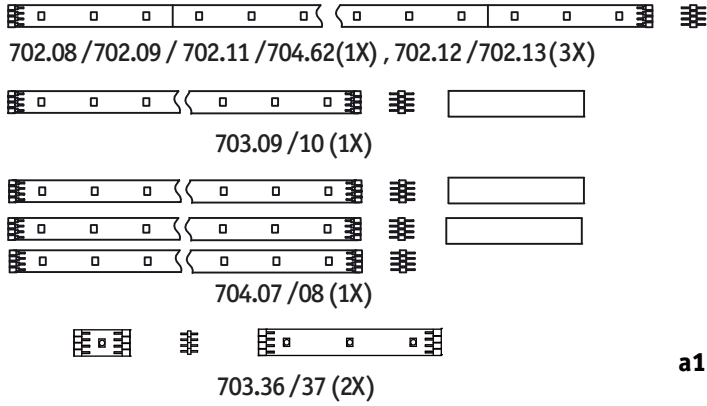

Safety Instructions

0, 1, 6, 8, 11, 12, 15,
22, 23, 25, 28

Info Hotline **+49 (0) 5041 998 389**

Mon. - Do. 7⁰⁰ - 20⁰⁰

Fr. 7⁰⁰ - 17⁰⁰

Paulmann Licht GmbH
31832 Springe / Germany
www.paulmann.com

Art.-Nr.:
701.96/97/98 702.05/
06/07/08/09/10/11/12
13/14/52/53/54/55/57
703.09/10/11/12/17/18
20/21/32/33/36/37/38
704.07/08/31/36/82/
83/84/85
705.02/03/04/05/06/07
(+MA 173) 
POW 03/14