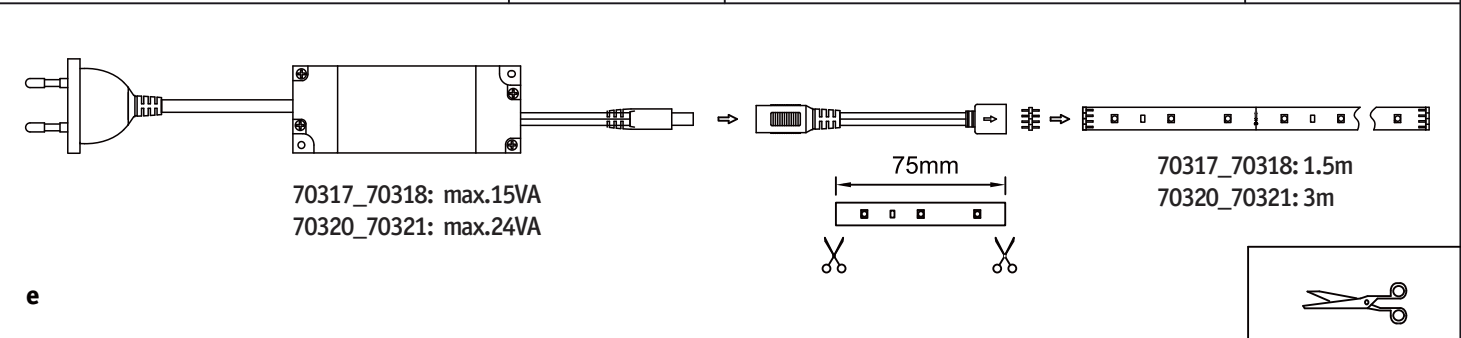

Safety Instructions

0, 1, 6, 8, 11, 12, 15,
22, 23, 25, 28

Info Hotline **+49 (0) 5041 998 389**

Mon. - Do. 7⁰⁰ - 20⁰⁰

Fr. 7⁰⁰ - 17⁰⁰

Paulmann Licht GmbH
31832 Springe / Germany
www.paulmann.com

Art.-Nr.:
701.96/97/98 702.05/
06/07/08/09/10/11/12
13/14/52/53/54/55/57
703.09/10/11/12/17/18
20/21/32/33/36/37/38
704.07/08/31/36/82/
83/84/85
705.02/03/04/05/06/07
(+MA 173) 
POW 03/14