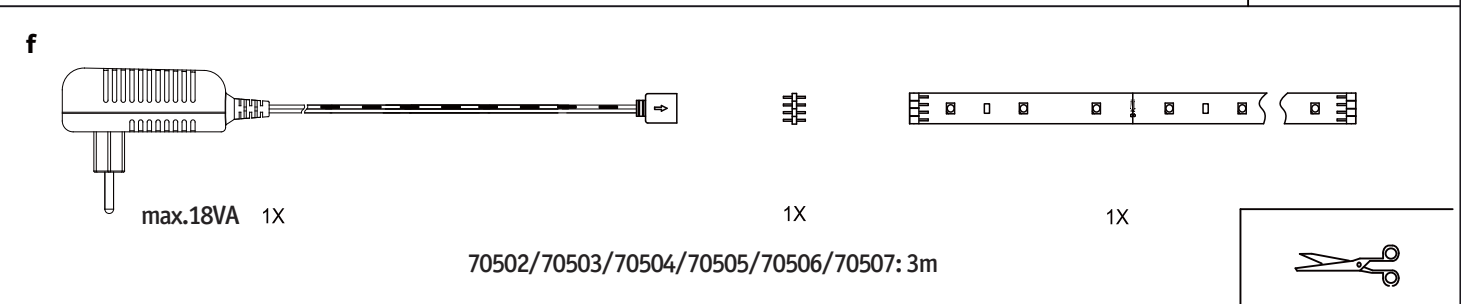

Safety Instructions

0, 1, 6, 8, 11, 12, 15,
22, 23, 25, 28

Info Hotline **+49 (0) 5041 998 389**

Mon. - Do. 7⁰⁰ - 20⁰⁰

Fr. 7⁰⁰ - 17⁰⁰

Paulmann Licht GmbH
31832 Springe / Germany
www.paulmann.com

Art.-Nr.:
701.96/97/98 702.05/
06/07/08/09/10/11/12
13/14/52/53/54/55/57
703.09/10/11/12/17/18
20/21/32/33/36/37/38
704.07/08/31/36/82/
83/84/85
705.02/03/04/05/06/07
(+MA 173) 
POW 03/14