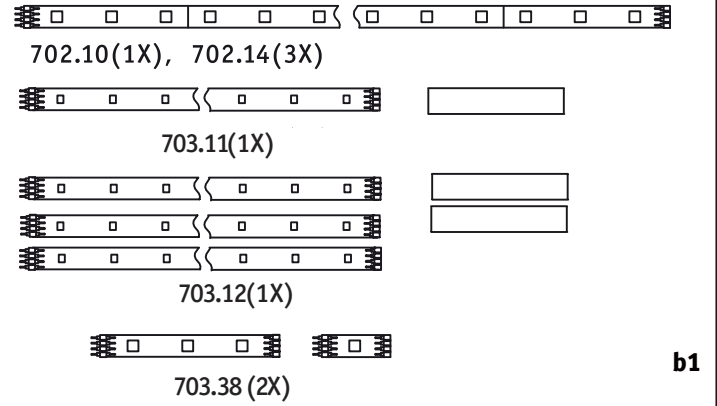

Safety Instructions

0, 1, 6, 8, 11, 12, 15,
22, 23, 25, 28

Info Hotline **+49 (0) 5041 998 389**

Mon. - Do. 7⁰⁰ - 20⁰⁰

Fr. 7⁰⁰ - 17⁰⁰

Paulmann Licht GmbH
31832 Springe / Germany
www.paulmann.com

Art.-Nr.:
701.96/97/98 702.05/
06/07/08/09/10/11/12
13/14/52/53/54/55/57
703.09/10/11/12/17/18
20/21/32/33/36/37/38
704.07/08/31/36/82/
83/84/85
705.02/03/04/05/06/07
(+MA 173) 
POW 03/14