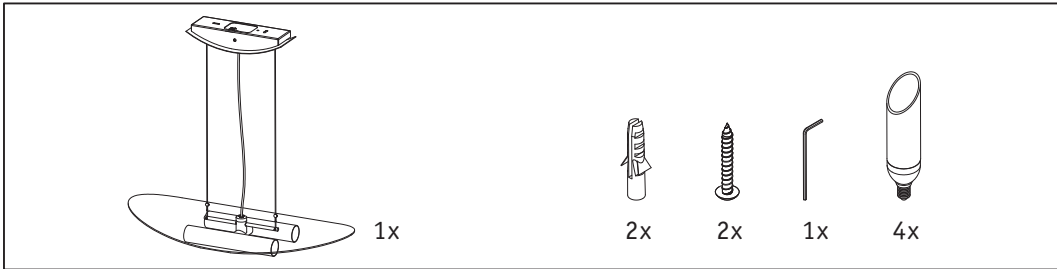

A

Safety Instructions
Nr. 0, 2

1.

2.

B

C

1.

2.

Safety Instructions
Nr. 3, 4

D

1.

2.

E

Safety Instructions
Nr. 7, 8

1.

2.

F

Art. No.
9W Ø38mm E14 894.19