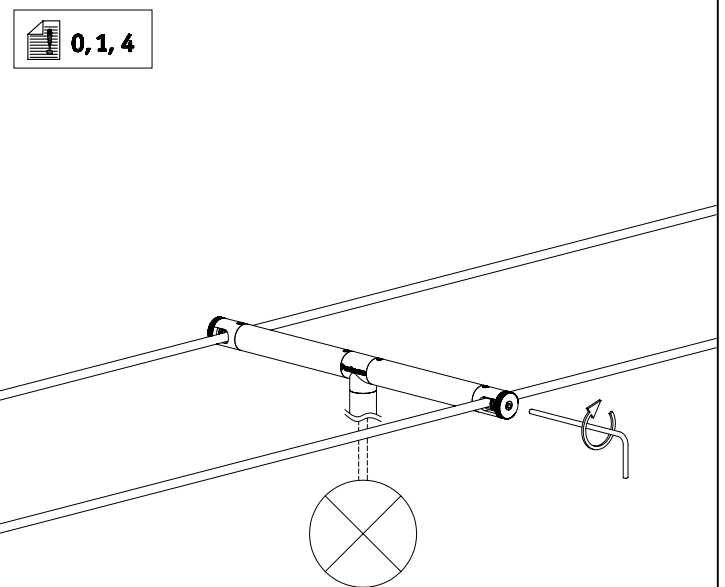

Gu4 5x20W

94005

Gu4 5x20W

94006

G5.3 5x20W

94007

0,1,4,6,7,8,9,
11,15,23,26,27

Paulmann Licht GmbH
31832 Springe / Germany
www.paulmann.com