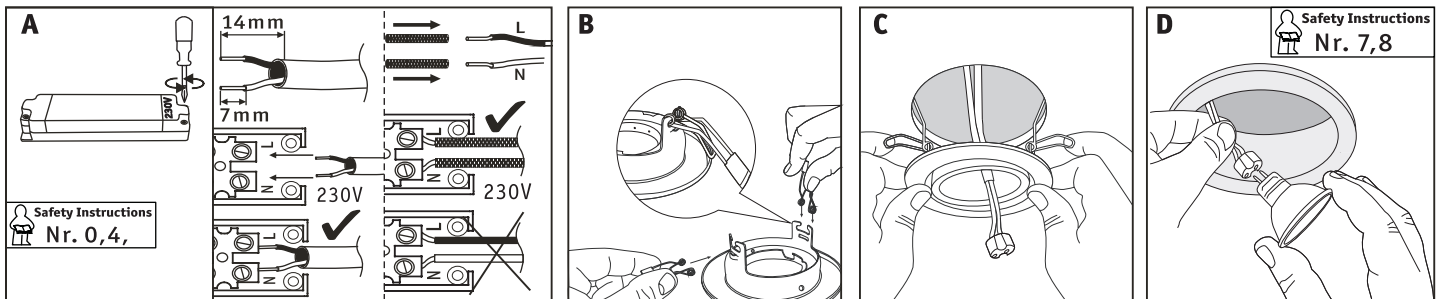

Safety Instructions

0,1,4,5b,6,7,8,9,10,11
12,15,16,17,19,20,21
22,23,25

+49 (0) 5041 998 389

Mon. - Do. 7⁰⁰ - 20⁰⁰
Fr. 7⁰⁰ - 17⁰⁰

Paulmann Licht GmbH
31832 Springe / Germany
www.paulmann.com

Art.-Nr.:
988.04/29/30
989.68/70/71/
73/76/77/78/
81/83

M M	> 90°C	< 90°C	< 90°C	< 90°C	< 90°C	< 90°C	< 90°C
[mm]	[W]	[mm]	[W]	[mm]	[W]	[mm]	[mm]
	92	50	60	35	60	50	90

Safety Instructions Nr. 7,8	A, B, C, D, E	COOL BEAM	COOL BEAM	20%	80%	60%	40%
	>0,5m =	P Security	°C	↑ ↓	↑ ↓	↑ ↓	↑ ↓
Safety Instructions Nr. 9							