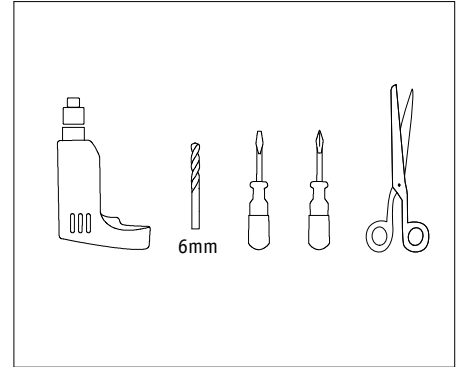

Safety Instructions

0, 1, 2, 3, 4, 6, 8, 9, 10,
11, 15, 18, 19, 22, 27

Info Hotline

+49 (0) 5041 998 389

Mon. - Do. 7⁰⁰ - 20⁰⁰

Fr. 7⁰⁰ - 17⁰⁰

Paulmann Licht GmbH
31832 Springe / Germany
www.paulmann.com

Art.-Nr.:
99073
99074

(+MA 173)

PME06/11

incl

Safety Instructions
Nr.0,1,2

Safety Instructions
Nr.0,1,2

Safety Instructions
Nr.0,1,4

Safety Instructions
Nr.0,1

Art. NO.
8W 288mm G5 885.08
14W 563mm G5 884.49