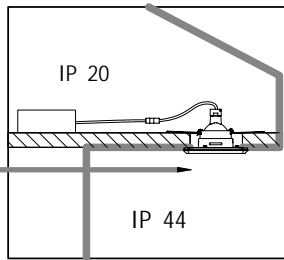

A Safety Instructions
Nr. 25